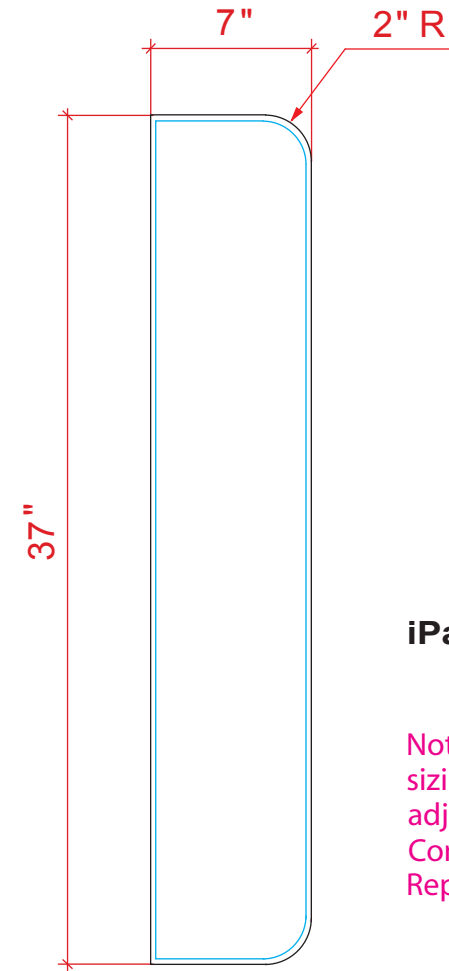

Product Name: MOD-1333
Process: HD
Material: 1/8" Sintra
Effective Date: 8.20.2013

iPad Kiosk Face Plate Graphic

Print Size: 8.75"w x 12.25"h
Final/Live Area: 8.25"w x 11.75"h

iPad Kiosk Halo

Print Size: 11"w x 16"h
Final/Live Area: 10.5"w x 15.5"h

This is hidden behind clamshell (1.5" thick).

Print Size: 7"w x 37"h
Final/Live Area: 6.5"w (MAX) x 36.5"h (MAX)

iPad Kiosk Wings

Note: The final/live area sizing on this graphic is adjustable (max shown). Contact your Account Representative for details.

NOTE: Graphic files must be @ 150 dpi Finished Size.
DO NOT send Flattened Files.

Production can not manipulate the content, proportion or color of these files.

NOTE: These dimensions are for graphic layout purposes.