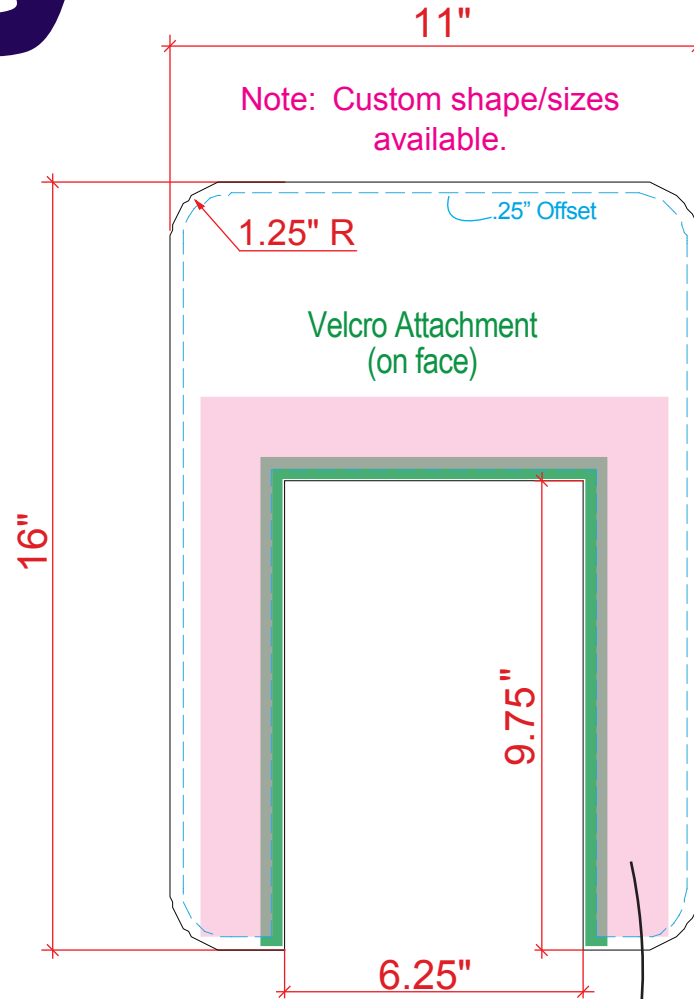

Product Name: MOD-1333
Process: HD
Material: 1/8" Sintra
Effective Date: 8.20.2013

iPad Kiosk Face Plate Graphic

Print Size: 8.75"w x 12.25"h
Final/Live Area: 8.25"w x 11.75"h

iPad Kiosk Halo

Print Size: 11"w x 16"h
Final/Live Area: 10.5"w x 15.5"h

This is hidden behind clamshell (1.5" thick).

Print Size: 7"w x 37"h
Final/Live Area: 6.5"w (MAX) x 36.5"h (MAX)

iPad Kiosk Wings

Note: The final/live area sizing on this graphic is adjustable (max shown). Contact your Account Representative for details.

NOTE: Graphic files must be @ 150 dpi Finished Size.
DO NOT send Flattened Files.

Production can not manipulate the content, proportion or color of these files.

NOTE: These dimensions are for graphic layout purposes.