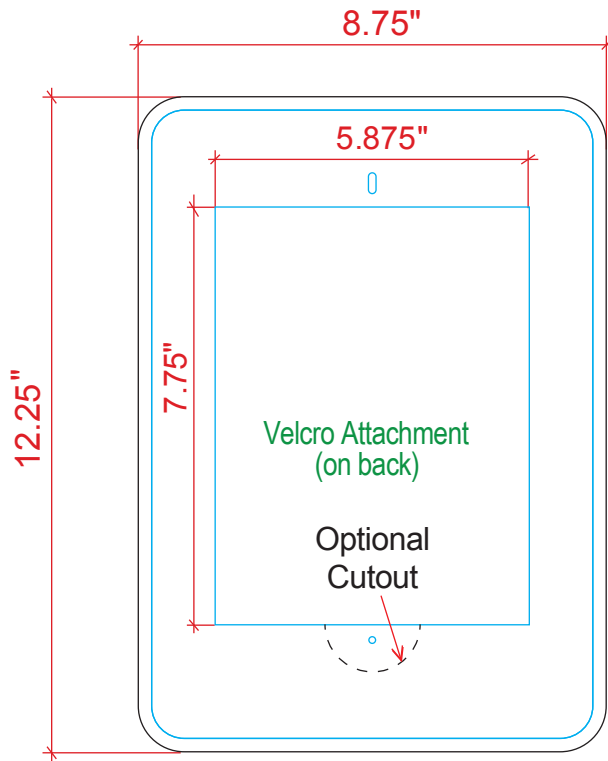

Product Name: MOD-1333
Process: HD
Material: 1/8" Sintra
Effective Date: 8.20.2013

iPad Kiosk Face Plate Graphic

Print Size: 8.75"w x 12.25"h
Final/Live Area: 8.25"w x 11.75"h

iPad Kiosk Halo

Print Size: 11"w x 16"h
Final/Live Area: 10.5"w x 15.5"h

This is hidden behind clamshell (1.5" thick).

Print Size: 7"w x 37"h
Final/Live Area: 6.5"w (MAX) x 36.5"h (MAX)

iPad Kiosk Wings

Note: The final/live area sizing on this graphic is adjustable (max shown). Contact your Account Representative for details.

NOTE: Graphic files must be @ 150 dpi Finished Size.
DO NOT send Flattened Files.

Production can not manipulate the content, proportion or color of these files.

NOTE: These dimensions are for graphic layout purposes.