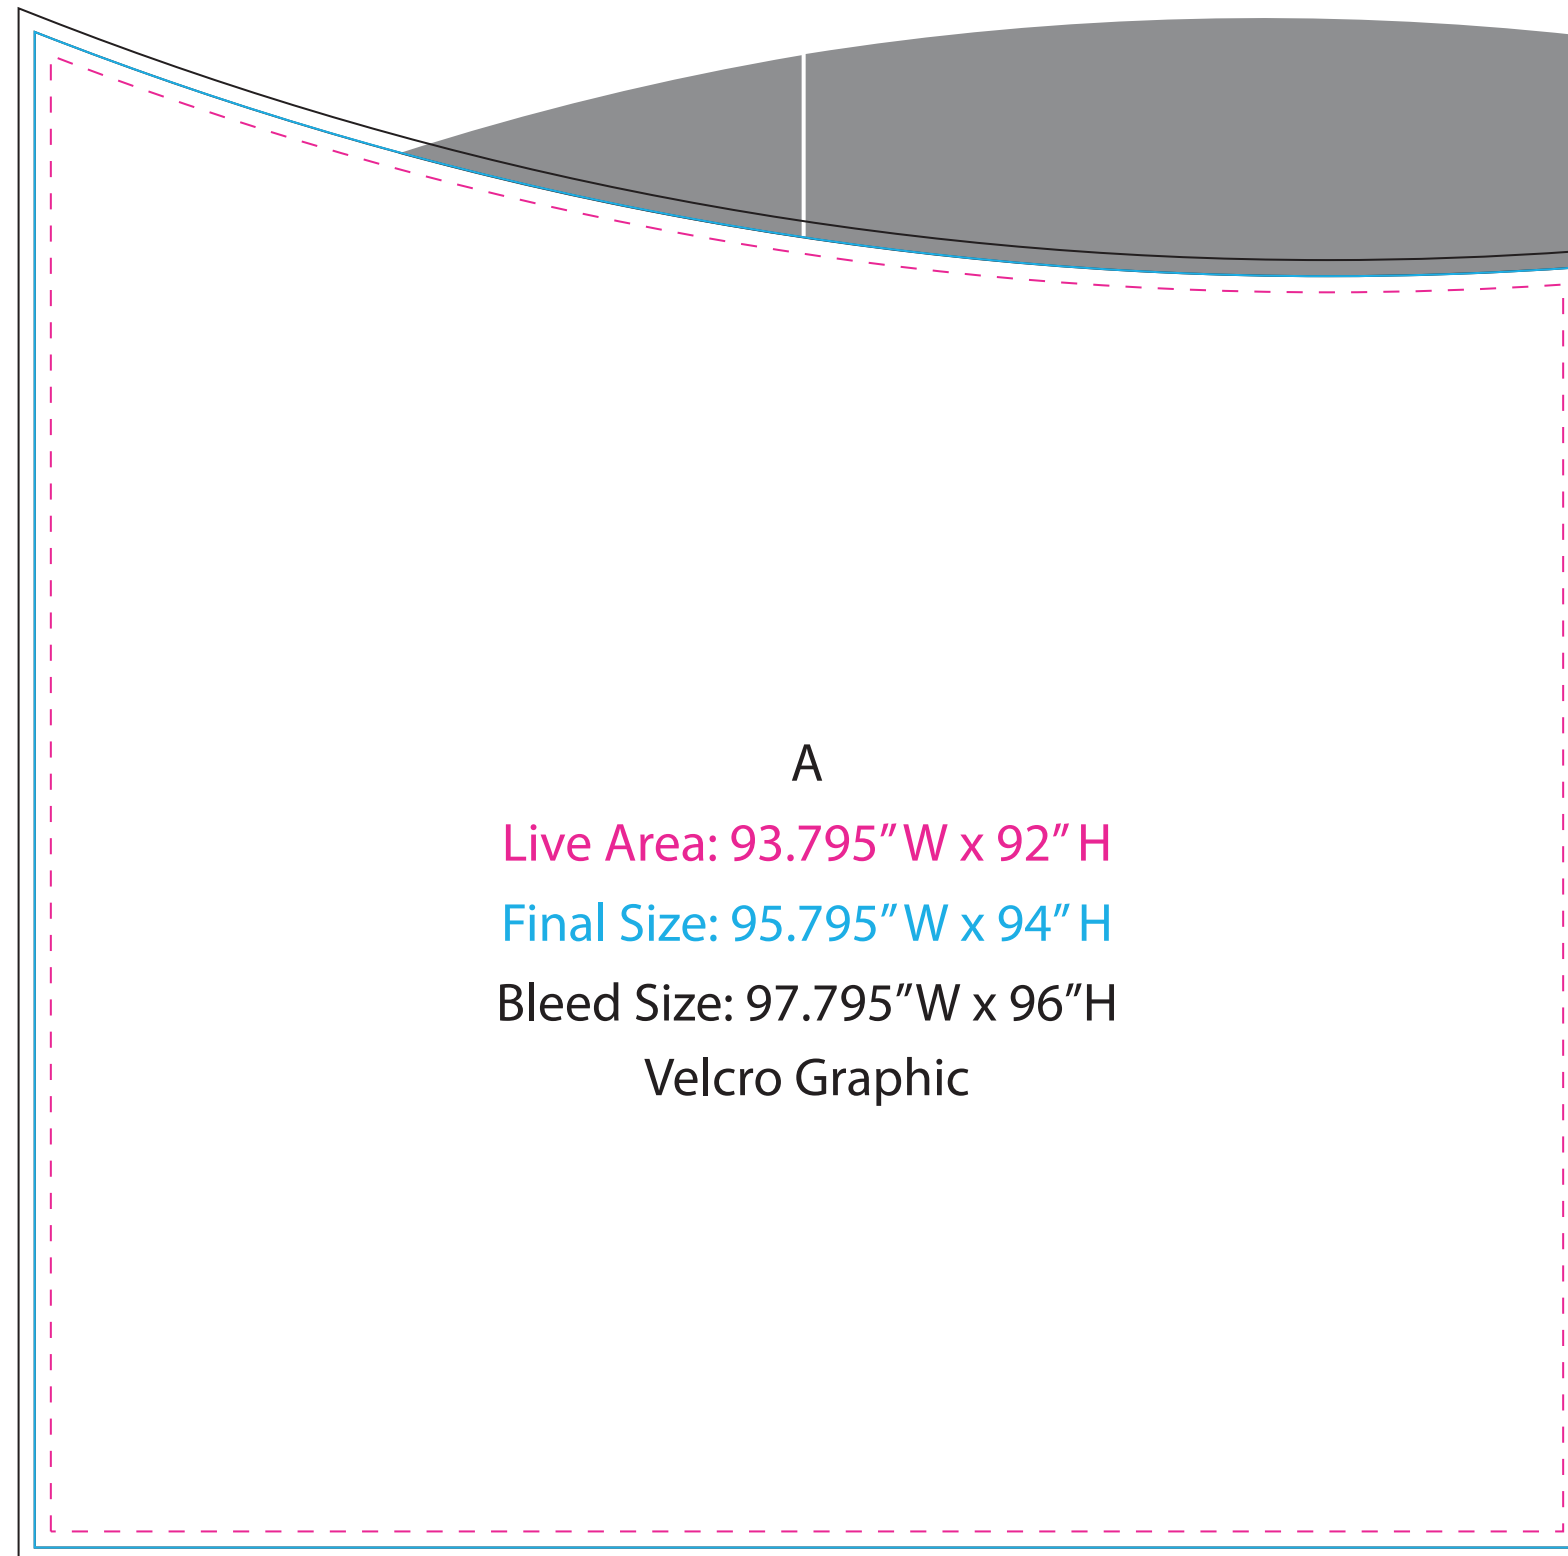

Graphic Template

NOTE: All Raster Art (jpg, tiff,psd, png, etc.) must be at least 100 dpi at print size.

Standard kits are often customized. Please check with Customer Service to ensure that this template matches your specific job.

Graphic Template

B1

B2

B1

B2

Final Size: 25.019" W x 11.33" H

Final Size: 47.98" W x 16.04" H

Overall Bleed: 75.249" W x 18.04" H

Overall Bleed: 75.249" W x 18.04" H

Sintra Graphic

Sintra Graphic

NOTE: All Raster Art (jpg, tiff, psd, png, etc.) must be at least 100 dpi at print size.

Standard kits are often customized. Please check with Customer Service to ensure that this template matches your specific job.